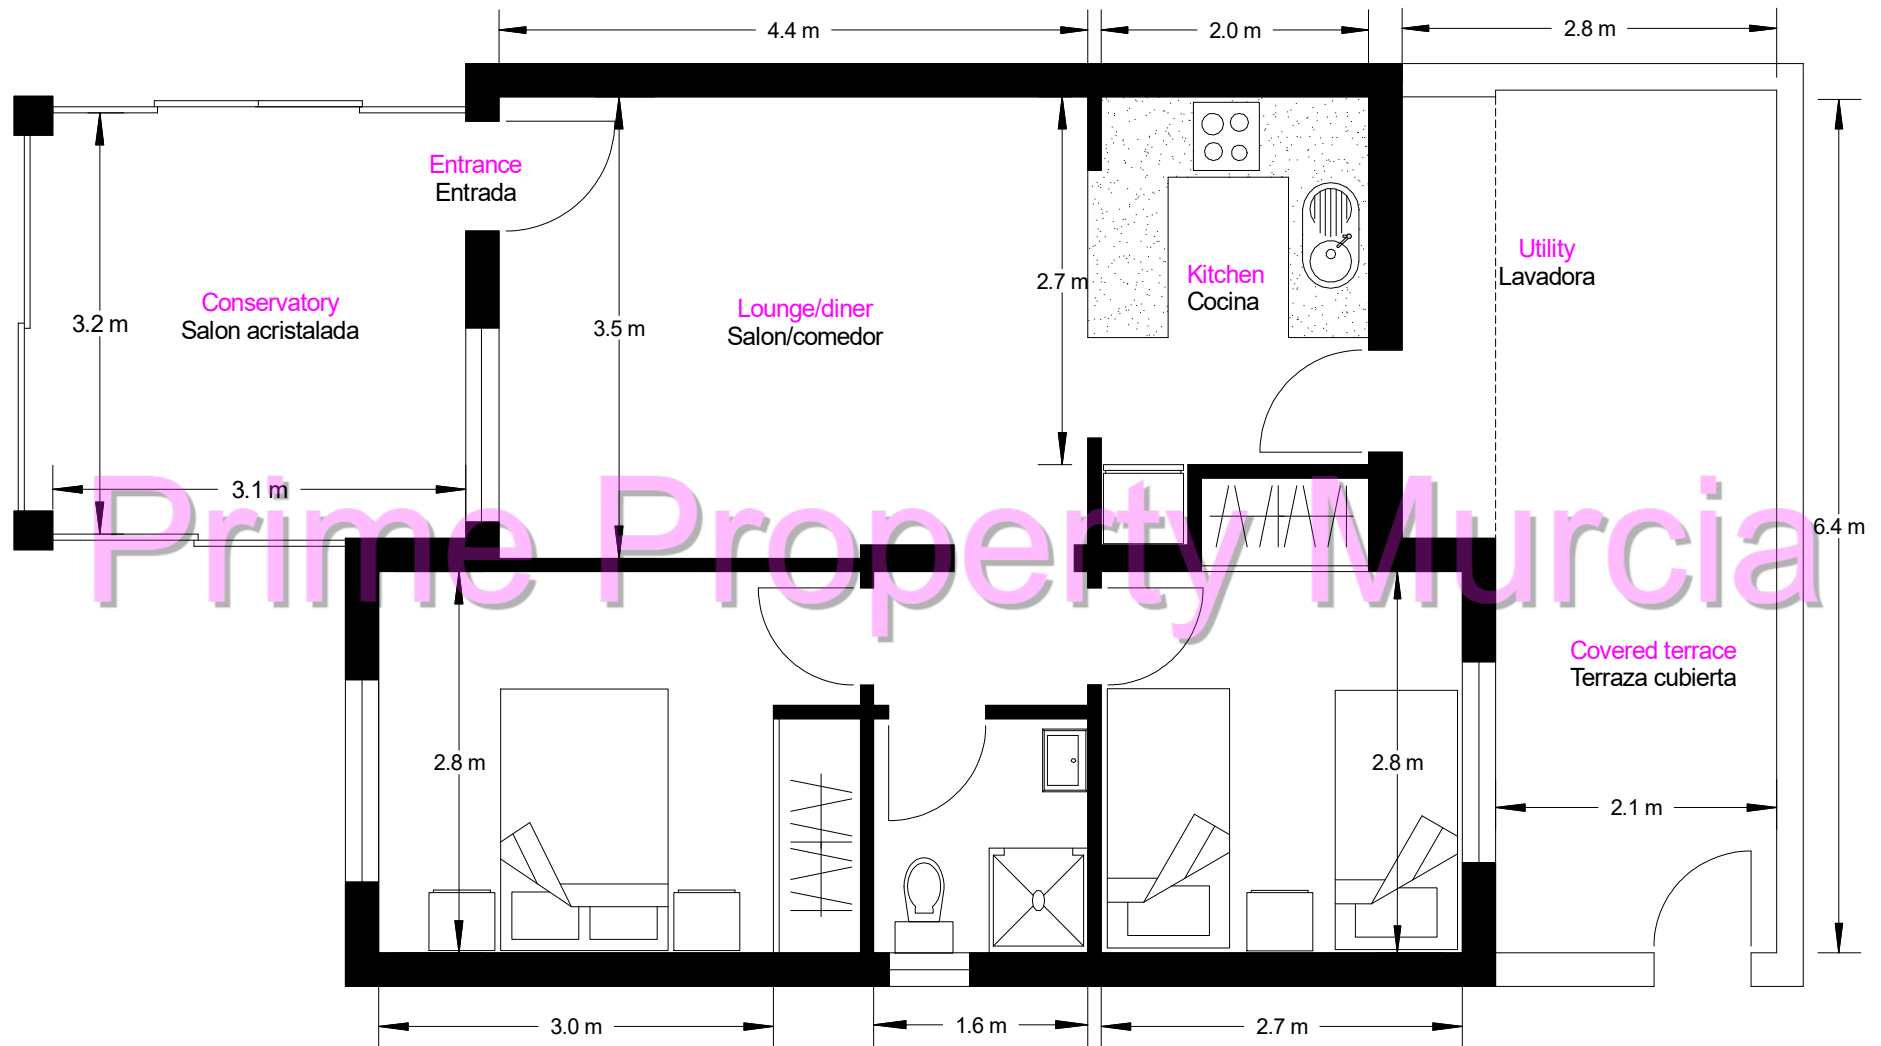

Ref 2085. 'BUNGALOW' STYLE VILLA

Constructed/constuida = 55m² - Usable/util = 45m²

N.B.

All plans, distribution, furniture and dimensions are for guidance only and should not be used for any other reason. Personal viewings are always recommended when purchasing a property.