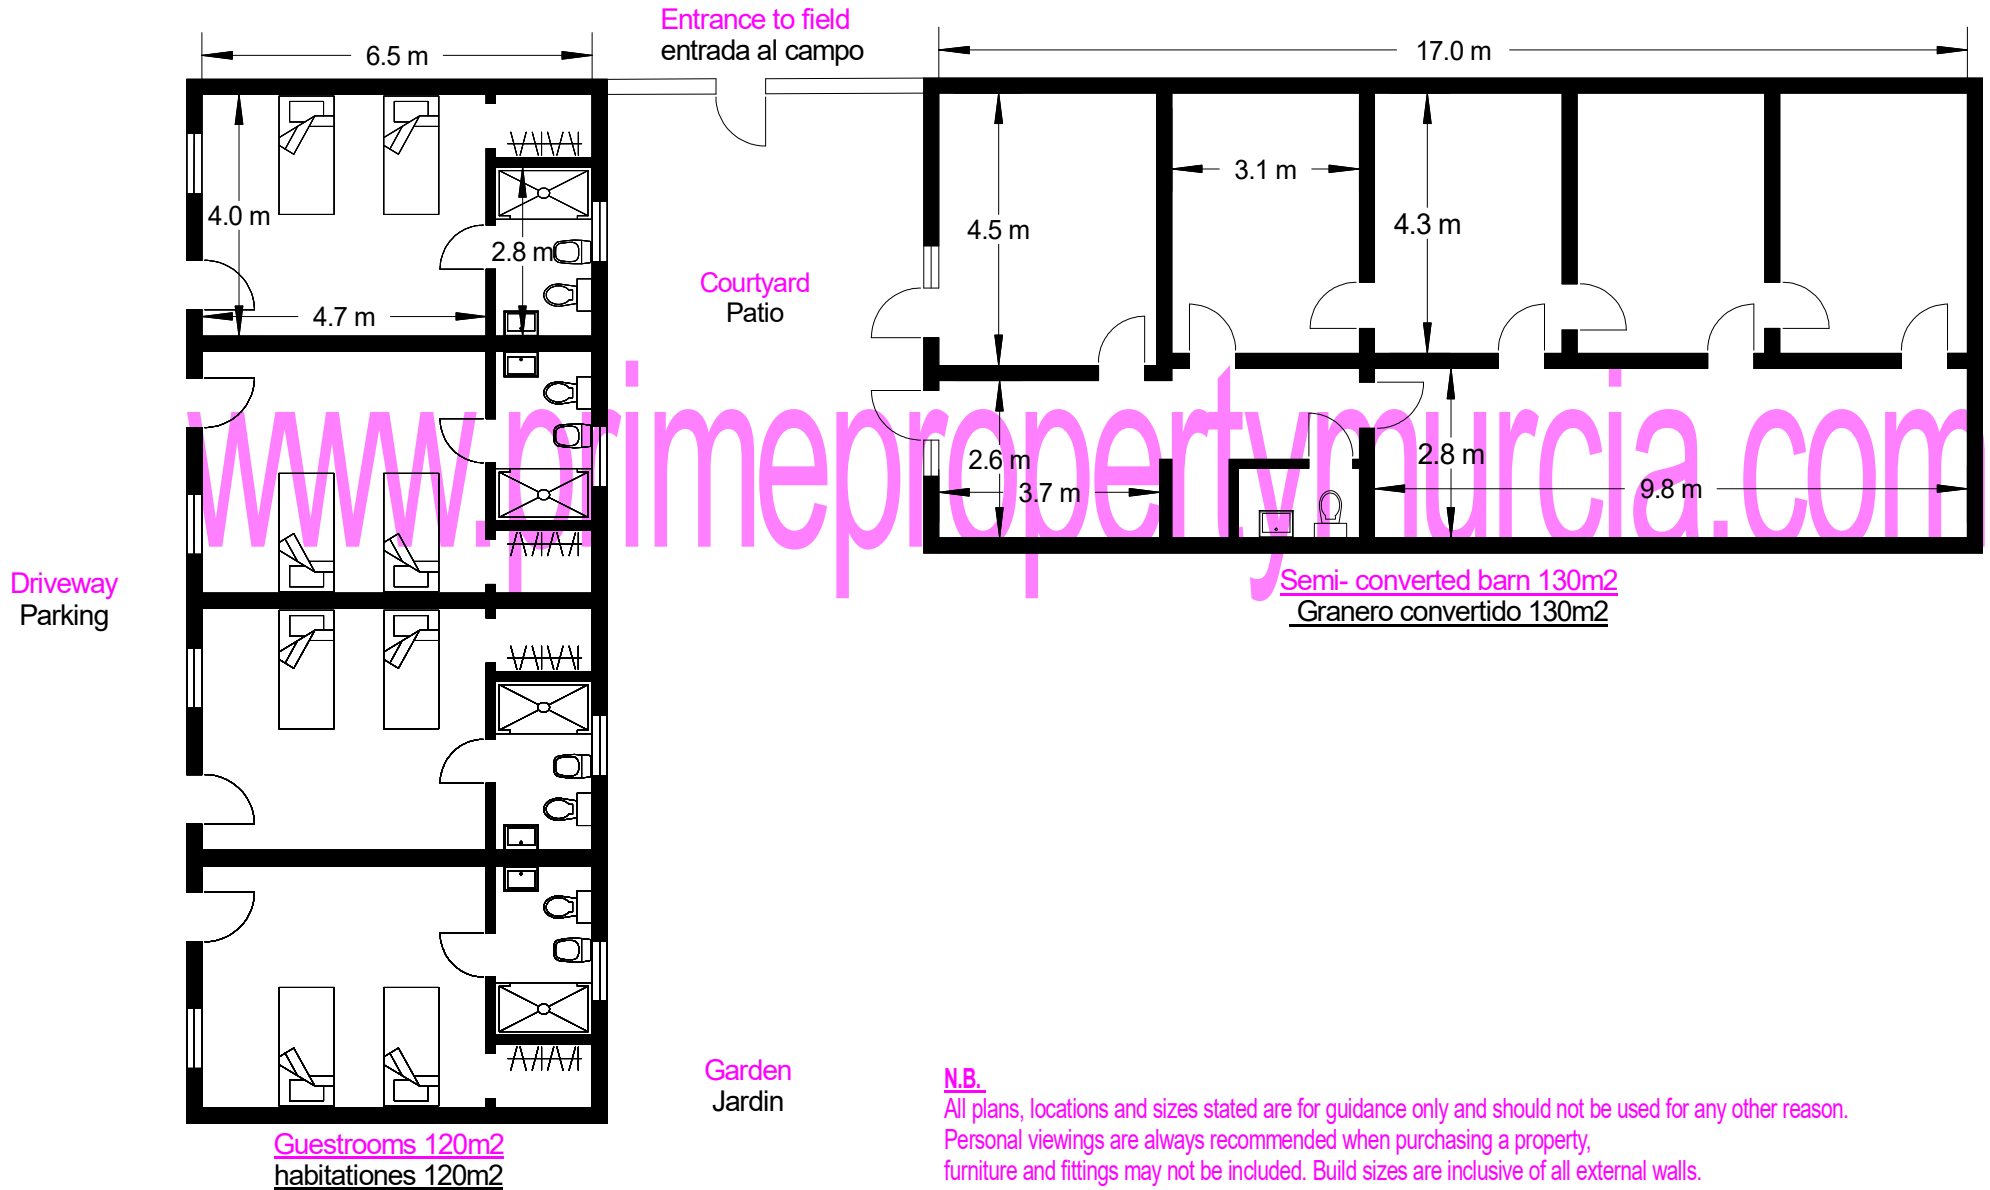

**FLOORPLAN/PLANO REF. 1770 House/casa**  
**340m sq (approx). Build size/construida**  
**4,400m2 Plot/parcela**

**N.B.**

All plans, locations and sizes stated are for guidance only and should not be used for any other reason. Personal viewings are always recommended when purchasing a property, furniture and fittings may not be included. Build sizes are inclusive of all external walls. Todos los planos, ubicaciones y tamaños indicados son solo orientativos y no deben utilizarse por ningún otro motivo. Citas siempre se recomiendan al comprar una propiedad, es posible que los muebles no estén incluidos. Superficie total construida incluyen todas las paredes externas.

**FLOORPLAN/PLANO REF. 1770 Out building/Fincas**  
**250m sq (approx). Build size/construida**  
**9,000m2 Plot/parcela**

**N.B.**

All plans, locations and sizes stated are for guidance only and should not be used for any other reason.