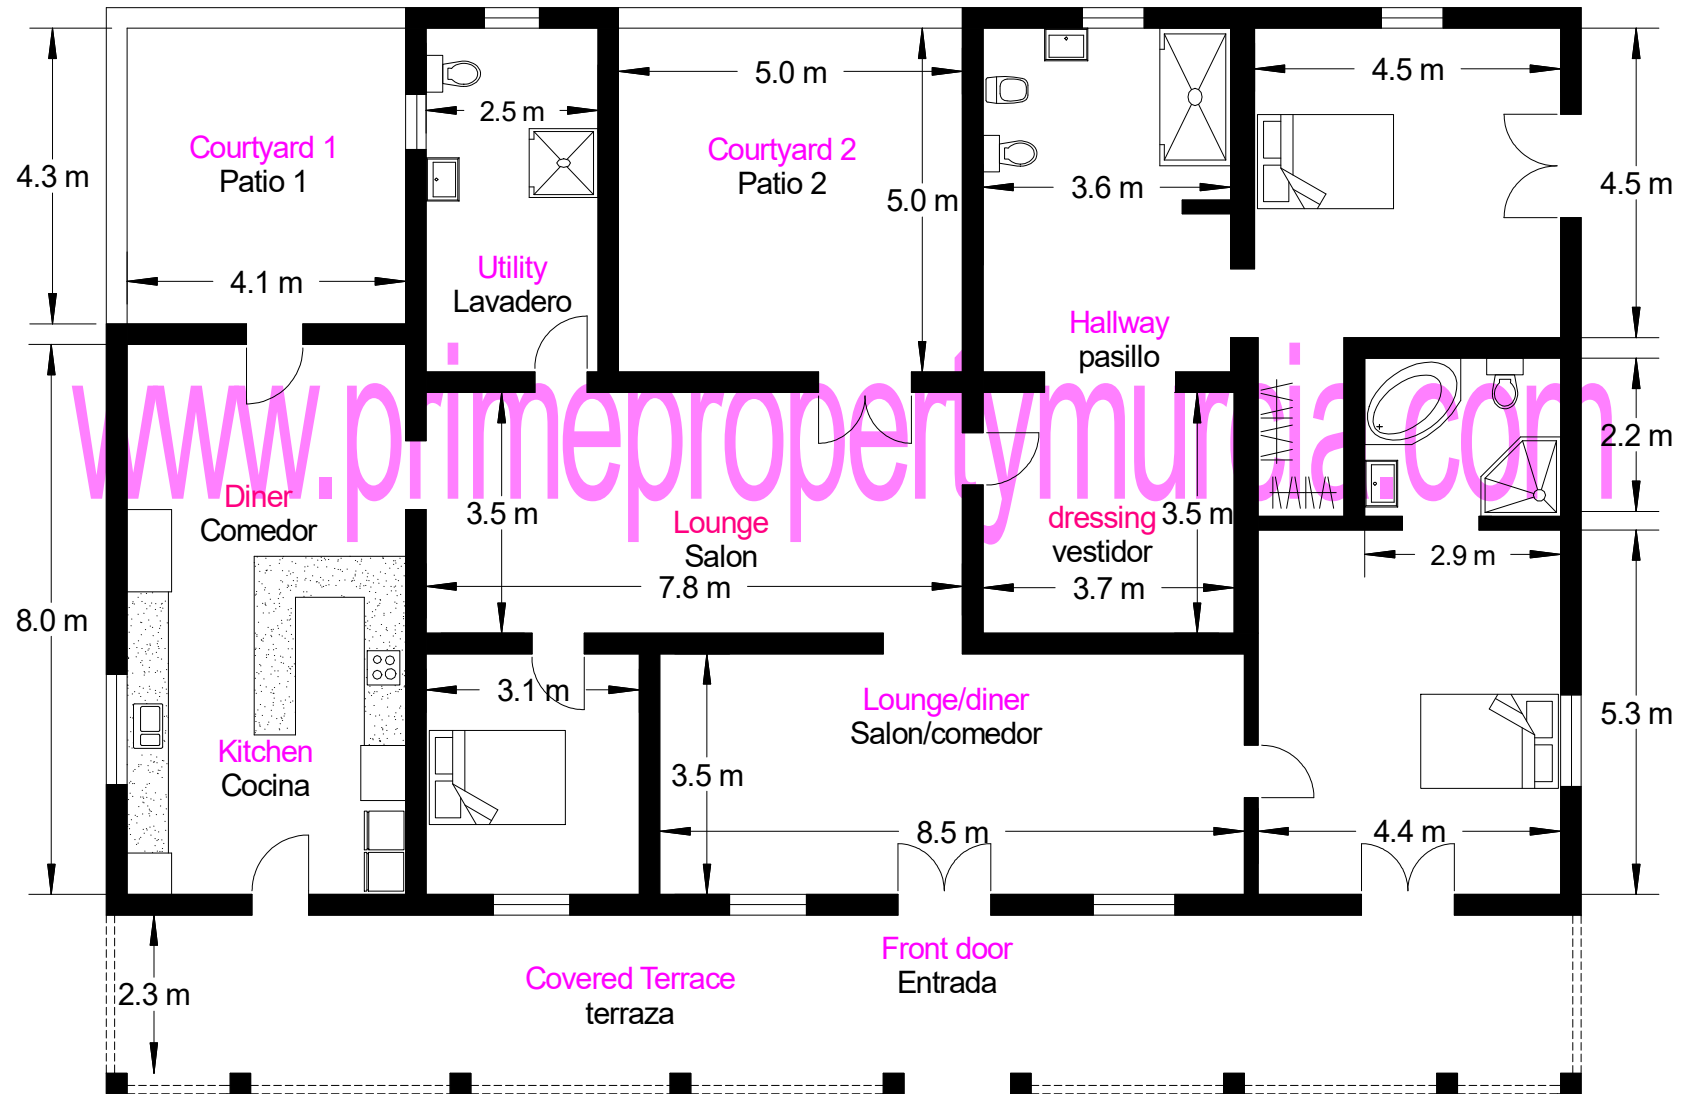

**FLOORPLAN/PLANO REF. 1770 House/casa**  
**340m sq (approx). Build size/construida**  
**4,400m2 Plot/parcela**

**N.B.**

All plans, locations and sizes stated are for guidance only and should not be used for any other reason. Personal viewings are always recommended when purchasing a property, furniture and fittings may not be included. Build sizes are inclusive of all external walls. Todos los planos, ubicaciones y tamaños indicados son solo orientativos y no deben utilizarse por ningún otro motivo. Citas siempre se recomiendan al comprar una propiedad, es posible que los muebles no estén incluidos. Superficie total construida incluyen todas las paredes externas.

**FLOORPLAN/PLANO REF. 1770 Out building/Fincas**  
**250m sq (approx). Build size/construida**  
**9,000m2 Plot/parcela**

**N.B.**

All plans, locations and sizes stated are for guidance only and should not be used for any other reason.